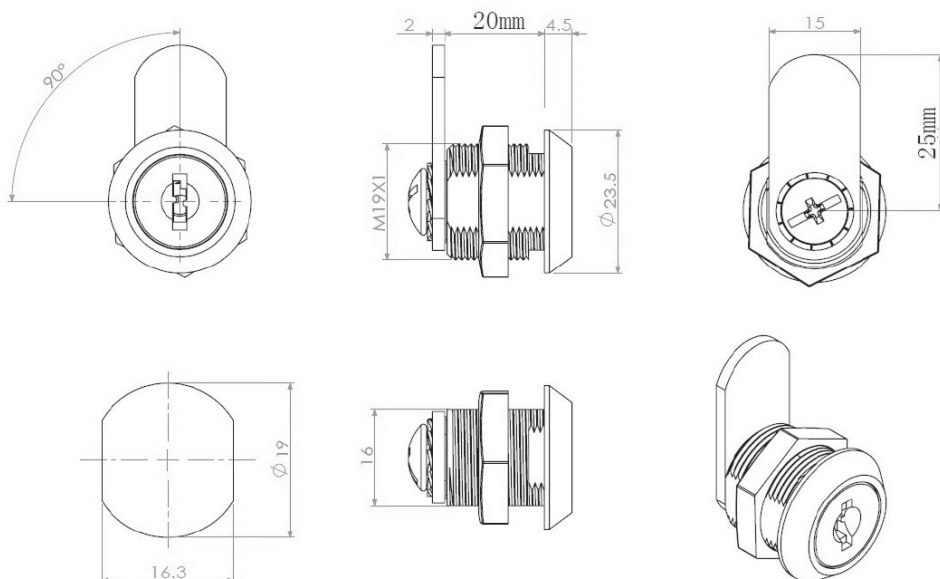

PRODUCT SHEET

Description:

Cam Lock MIC1920, 90DG, Cam No. A01, CPL, CK SISO, #J11

Item number:

14.04.489-0

Units	Box	Carton	HS Code	Barcode
Pcs.	30	300	8301300000	
				5704866041928

SISO A/S
Mileparken 11
DK-2740 Skovlunde
Denmark
VAT: DK 24786013